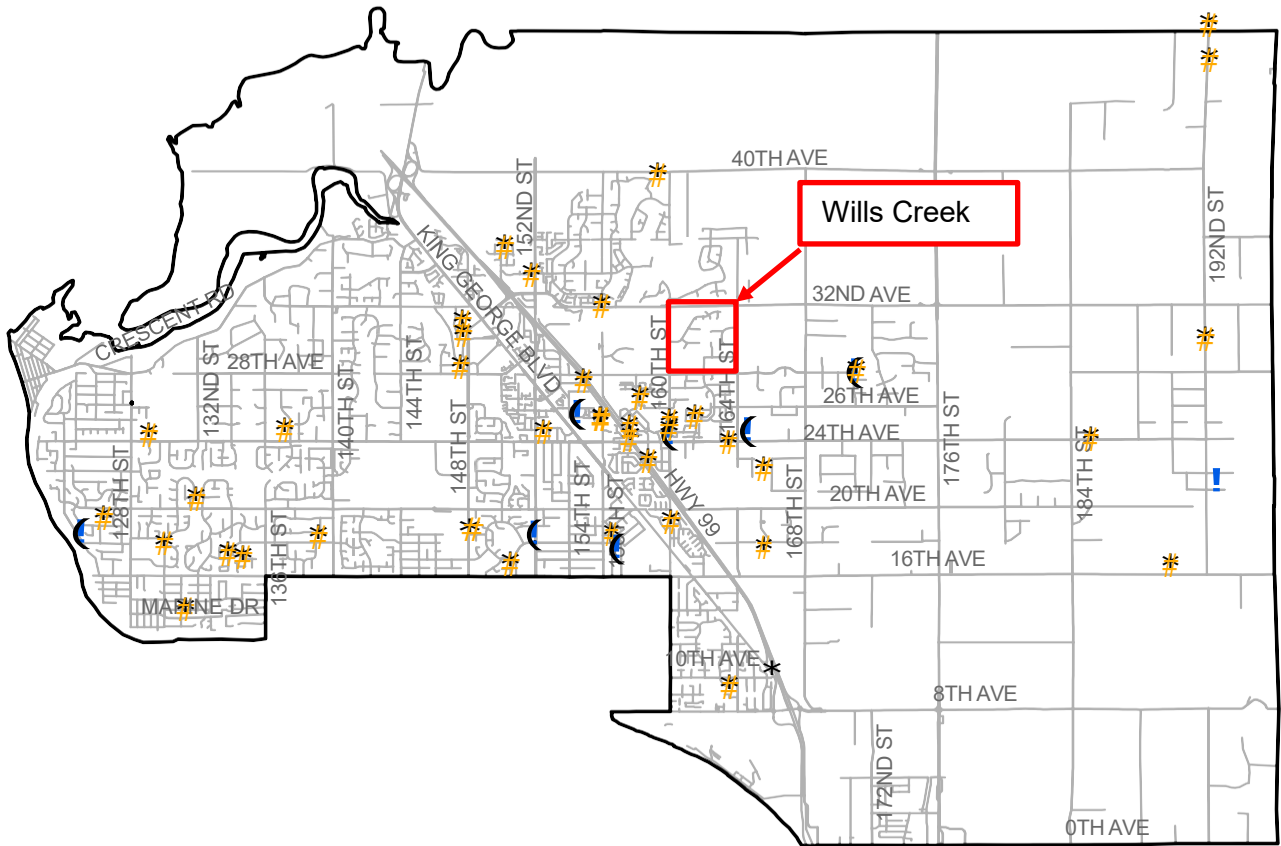

South Surrey - District 5
Auto Crime Map
March 1 - 31, 2023

-  Auto Theft
-  Theft from Auto

For interactive maps, please visit COSMOS at <http://cosmos.surrey.ca>

South Surrey - District 5 Break-and-Enter Map

March 1 - 31, 2023

-  B&E - Business
-  B&E - Residence
-  B&E-Other

For interactive maps, please visit COSMOS at <http://cosmos.surrey.ca>

South Surrey - District 5
Robbery Map
March 1 - 31, 2023

• Robbery