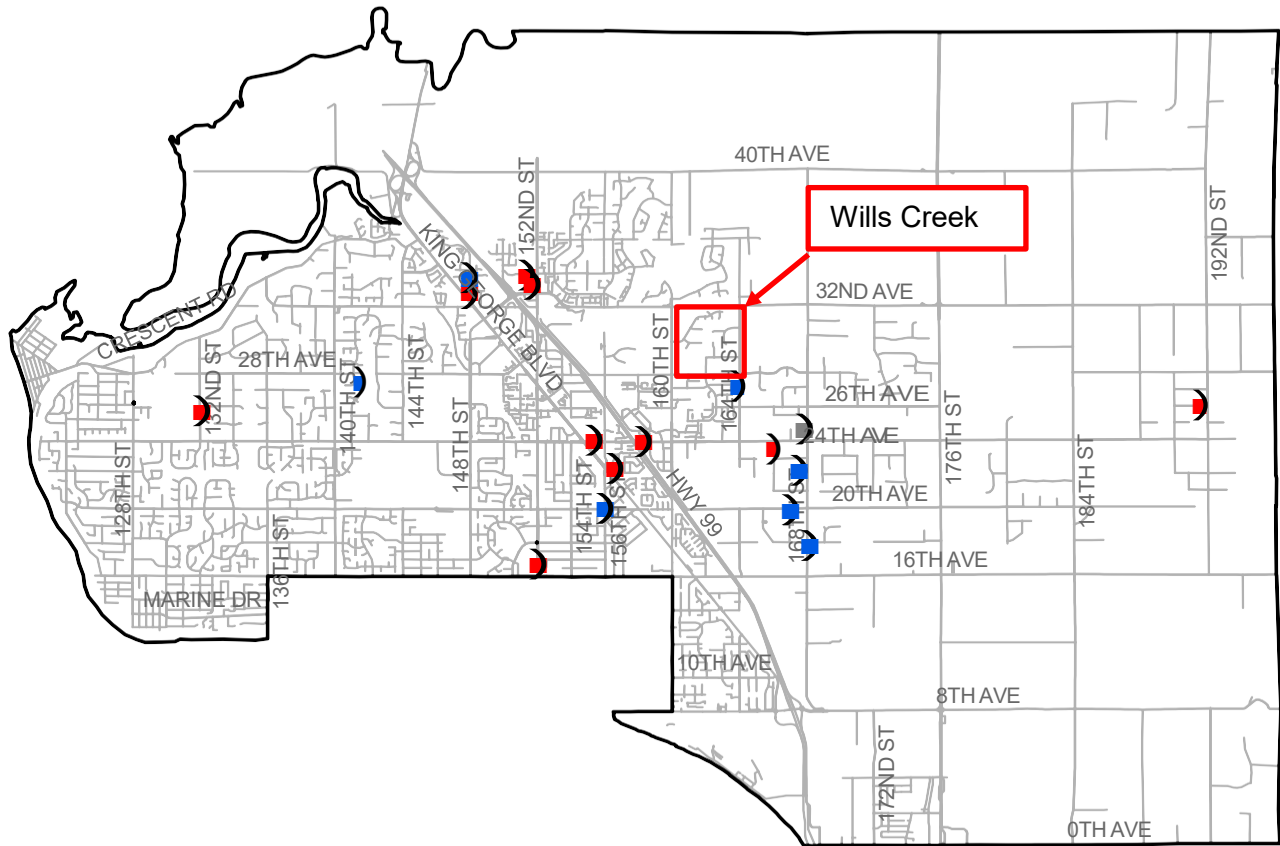

South Surrey - District 5
Auto Crime Map
March 1 - 31, 2023

-  Auto Theft
-  Theft from Auto

For interactive maps, please visit COSMOS at <http://cosmos.surrey.ca>

South Surrey - District 5 Break-and-Enter Map

March 1 - 31, 2023

-  B&E - Business
-  B&E - Residence
-  B&E-Other

For interactive maps, please visit COSMOS at <http://cosmos.surrey.ca>

South Surrey - District 5
Robbery Map
March 1 - 31, 2023

• Robbery