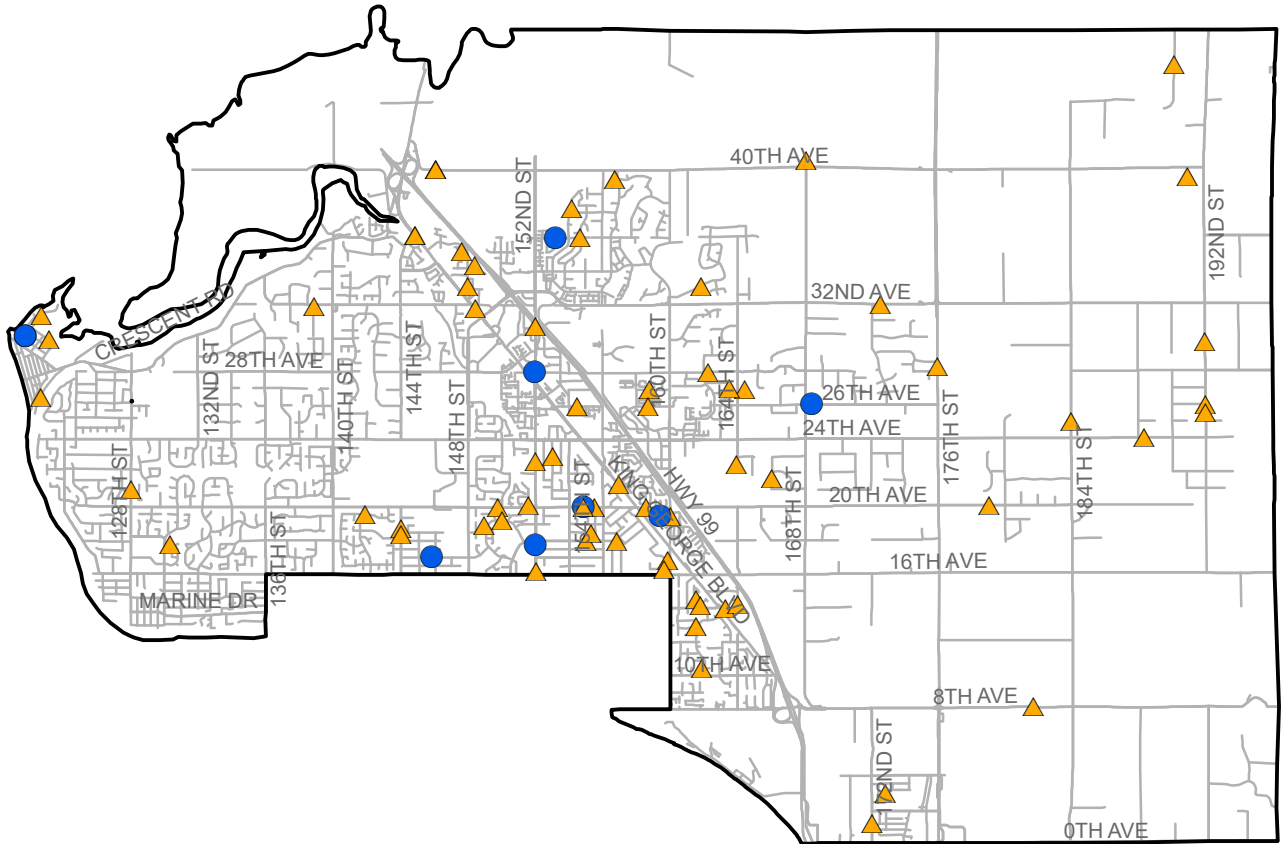

South Surrey - District 5

Auto Crime Map

May 1 - 31, 2021

● Auto Theft

▲ Theft from Auto

For interactive maps, please visit COSMOS at <http://cosmos.surrey.ca>

South Surrey - District 5 Break-and-Enter Map May 1 - 31, 2021

- B&E - Business
- B&E - Other
- B&E - Residence

For interactive maps, please visit COSMOS at <http://cosmos.surrey.ca>

South Surrey - District 5
Robbery Map
May 1 - 31, 2021

● Robbery