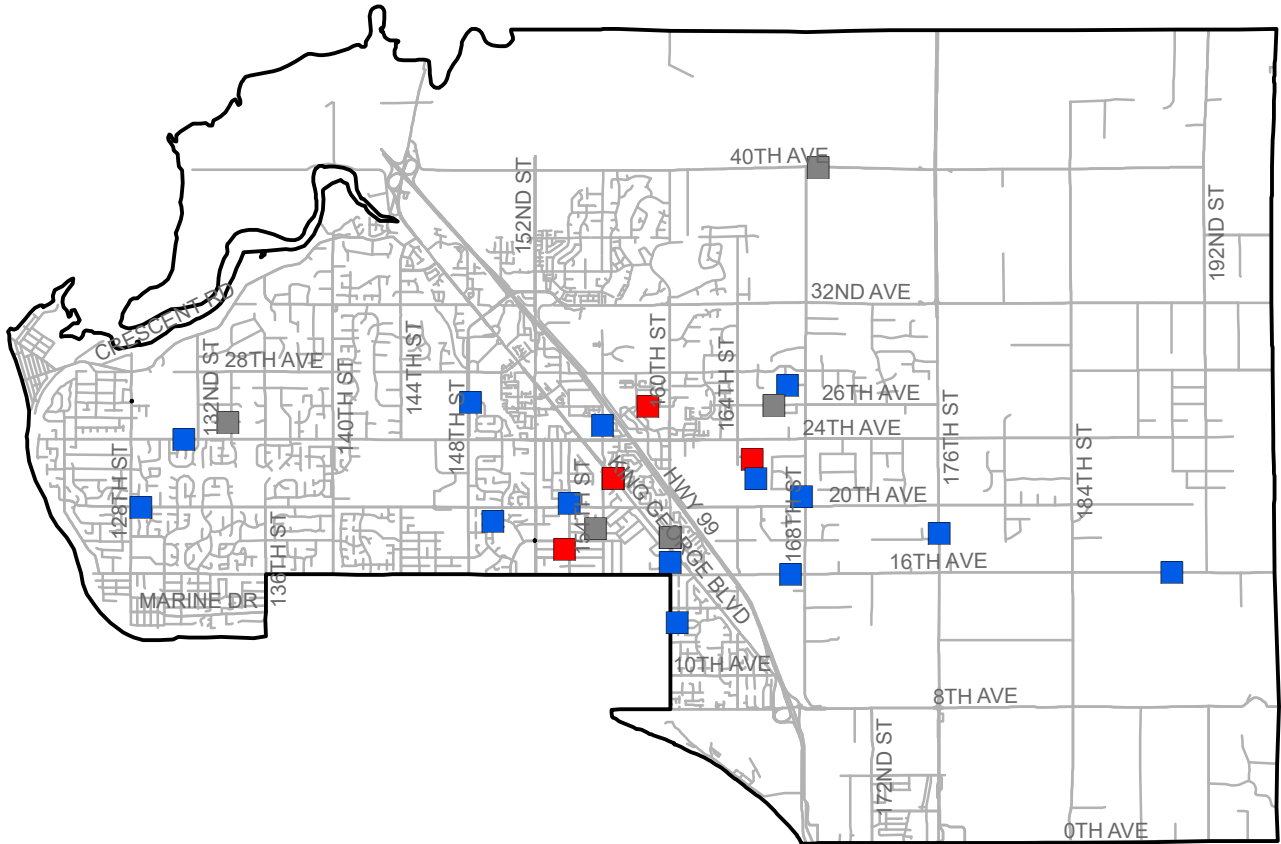

South Surrey - District 5

Auto Crime Map

May 1 - 31, 2021

● Auto Theft

▲ Theft from Auto

For interactive maps, please visit COSMOS at <http://cosmos.surrey.ca>

South Surrey - District 5 Break-and-Enter Map May 1 - 31, 2021

- B&E - Business
- B&E - Other
- B&E - Residence

For interactive maps, please visit COSMOS at <http://cosmos.surrey.ca>

South Surrey - District 5
Robbery Map
May 1 - 31, 2021

● Robbery